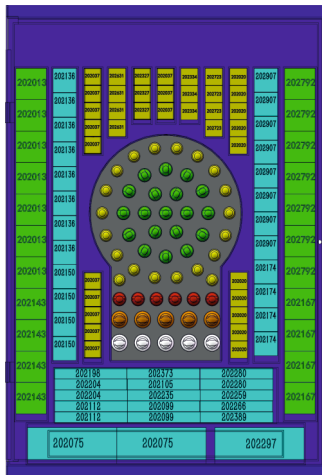

MF8 Long Life, 20 pcs 24V 1,2W B8,3d green

MF10 Long Life, 100 pcs 24V 1,2W B8,5d grey

MF21 Long Life, 10 pcs 24V 1,4W EBS yellow

Bulb Show Box

202006

202013	H4 White 12V 60/55W P43t, 7 pcs	202723	H3 Basic 12V 55W PK22s, 4 pcs
202143	H4 + Power 12V 10/90W P43t, 2 pcs	202334	H3 White 24V 70W PK22s, 3 pcs
202792	H4 Basic 12V 60/55W P43t, 3 pcs	202068	P21/5W Long Life 12V 21/5W BAY15d, 20 pcs
202167	H4 Basic 24V 75/70W P43t, 3 pcs	202075	P21W Long Life 12V 21W BA15s, 20 pcs
202570	HB3 White 12V 60W P20d, 1 pcs	202297	PY21W Amber 12V 21W BAU15s, 10 pcs
202594	HB4 White 12V 51W P22d, 1 pcs	202051	R5W Long Life 12V 5W BA15s, 19 pcs
202617	H8 White 12V 35W PGJ 19-1, 2 pcs	202402	W16W Long Life 12V 16W W2,1x9,5d, 6 pcs
202983	H9 White 12V 65W PGJ 19-5, 1 pcs	202303	W21/5W Long Life 12V 21/5W W3x16q, 3 pcs
202990	H10 White 12V 42W PY20d, 1 pcs	203324	W21W T20 12V21W W3X16D BASIC, 2 pcs
202624	H11 White 12V 55W PGJ 19-2, 4 pcs	202426	P27W Long Life 12V 27W W2,5x16d, 2 pcs
203003	H12 White 12V 53W PZ20d, 1 pcs	202419	P27/7W Long Life 12V 27/7W W2,5x16q, 3 pcs
202136	H7 White 12V 55W PX26d, 8 pcs	202204	W3W Long Life 12V 3W W2,1x9,5d, 40 pcs
202150	H7 +Power White 12V 100W Px26d, 4 pcs	202112	W5W Long Life 12V 5W W2,1x9,5d, 40 pcs
202907	H7 Basic 12V 55W PX26d, 5 pcs	202235	W1.2W Long Life 12V 1,2W W2,1x4,5d, 20 pcs
202174	H7 Basic 24V 70W PX26d, 3 pcs	202105	C10W Long Life 12V 10W 11x41S8,5, 10 pcs
203010	H27 W/1 White 12V 27W PG 13, 1 pcs	202099	C10W Long Life 12V 10W 11x35 SV8,5, 20 pcs
203027	H27 W/2 White 12V 27W PGJ 13, 1 pcs	202198	C5W Long Life 24V 5W 11x38 SV8,5, 10 pcs
202037	H1 White 12V 55W P14,5s, 13 pcs	202280	T4W Long Life 12V 4W BA9s, 20 pcs
202631	H1 Basic 12V 55W P14,5s, 4 pcs	202372	T2W Long Life 24V 2W BA9s, 10 pcs
202327	H1 White 24V 70W P14,5s, 3 pcs	202266	MF8 Long Life 24V 2W B8,3d (BAX10d)/green,10 pcs
202020	H3 White 12V 55W PK22s, 10 pcs	202259	MF8 Long Life 12V 1,2W B8,3d (BAX10d)/black,10 pcs
		202389	MF2 Long Life 24V 1,2W BX 8,5d (BAX10d)/green,10 pcs